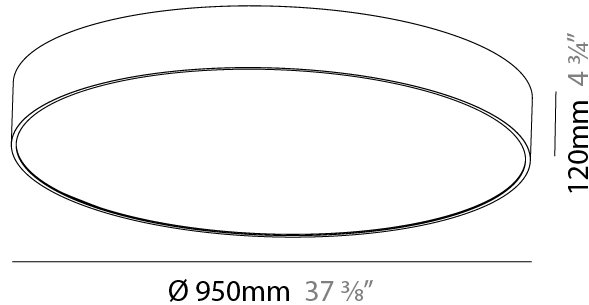

GENERAL

Series: Sign
Brand: Prolicht
Division: Architectural
Mounting Type: Surface
Mounting Location: Ceiling
Subcategory: Ambient

PHYSICAL

Shape: Round
Diameter (mm): 950
Diameter (in): 37 ³/₈
Height (mm): 120
Height (in): 4 ³/₄
Light Distribution: Direct
Weight (kg): 16.61
Weight (lbs): 36.619
Diffuser: PMMA - Opal or Micro-Prism
Fixture Finish: SSR / BKV / CWI / CRY / HAB / UFT / ITA / RUA / FTG / MYG / LOD / PUS / FRO / FUP / KIA / POP / BLS / SPG / MEY / GOH / GUM / CHC / COM / ABZ / JAG / OBR / MOS / ROR
Fixture Material: Extruded Aluminum / Steel

ELECTRICAL

Lamp Type: LED (Zhaga Standard)
Input Wattage (W): 118
Total Output Wattage (W): 111
Dimming: Tri-Mode (Non-Dimming and Phase Dimming (120Vac only) and 0-10V Dimming)
Driver Included: Yes
Driver Location: Integrated
Driver Type: Constant Current - Universal
Driver Class: Class 1
Input Voltage (V): 120 - 277
Constant Current (MA): 500

LED

Color Temperature (°K): 2700 / 3000 / 3500 / 4000
Max. Delivered Lumen (lm): 11061-11869 / 11540.48 - 12383.28 / 11776-12636
Nominal Lumen (lm): 16147.91 / 16847.48 / 17191.31
CRI: >80 CRI
Efficiency (%): 75
Lamp Life (hrs): 50000

OPTICAL

Beam Angle: Opal - 110 / Prismatic 94

RATINGS AND CERTIFICATIONS

Certified By: Certified for North American Standards
IP rating: IP20